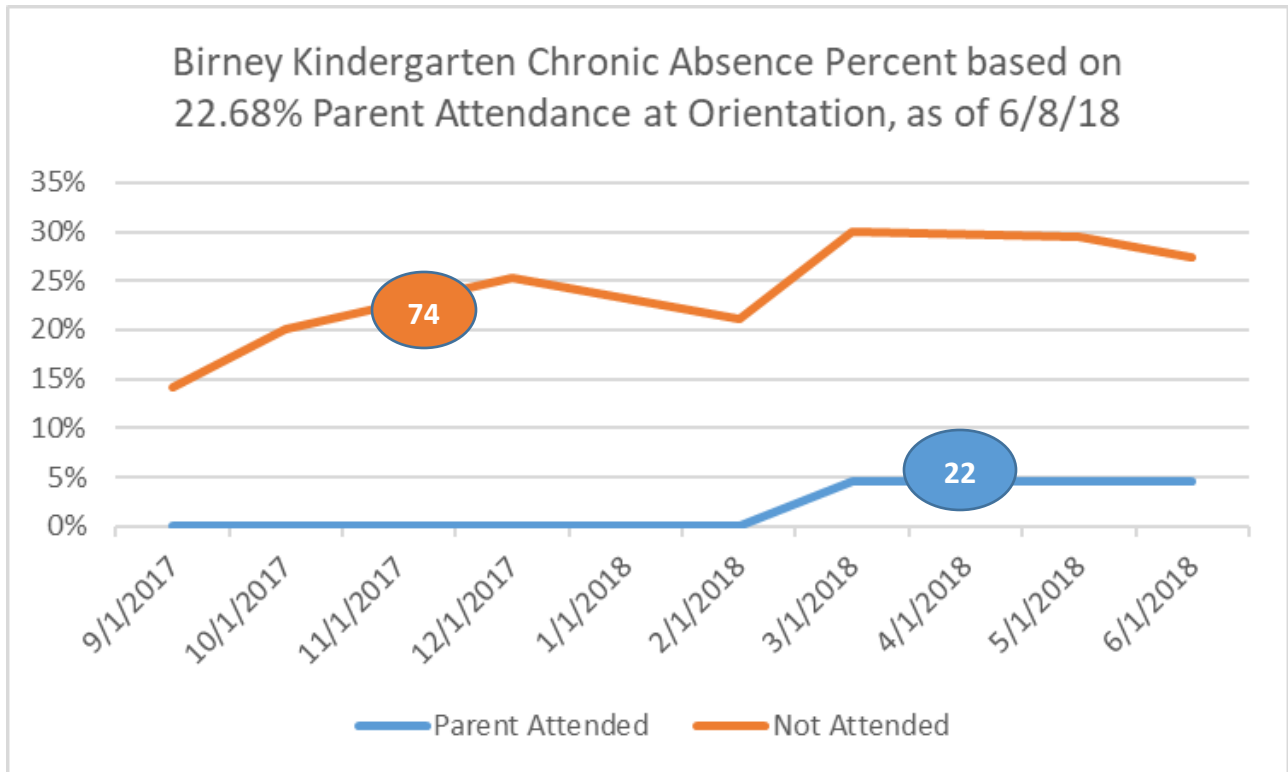

ATTENDANCE WORKGROUP PARENT ORIENTATION RESULTS SY 17-18

ATTENDANCE WORKGROUP PARENT ORIENTATION RESULTS SY 17-18

ATTENDANCE WORKGROUP PARENT ORIENTATION RESULTS SY 17-18

ATTENDANCE WORKGROUP PARENT ORIENTATION RESULTS SY 17-18