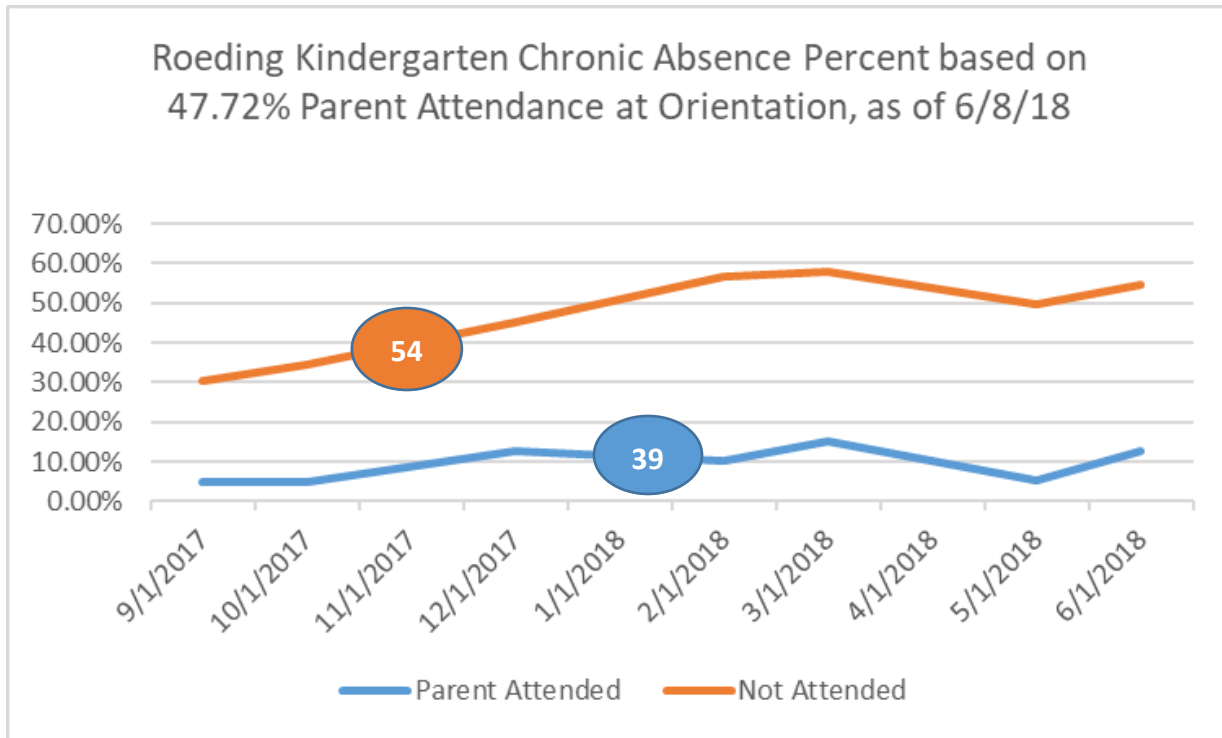

ATTENDANCE WORKGROUP PARENT ORIENTATION RESULTS SY 17-18

ATTENDANCE WORKGROUP PARENT ORIENTATION RESULTS SY 17-18

ATTENDANCE WORKGROUP PARENT ORIENTATION RESULTS SY 17-18

ATTENDANCE WORKGROUP PARENT ORIENTATION RESULTS SY 17-18