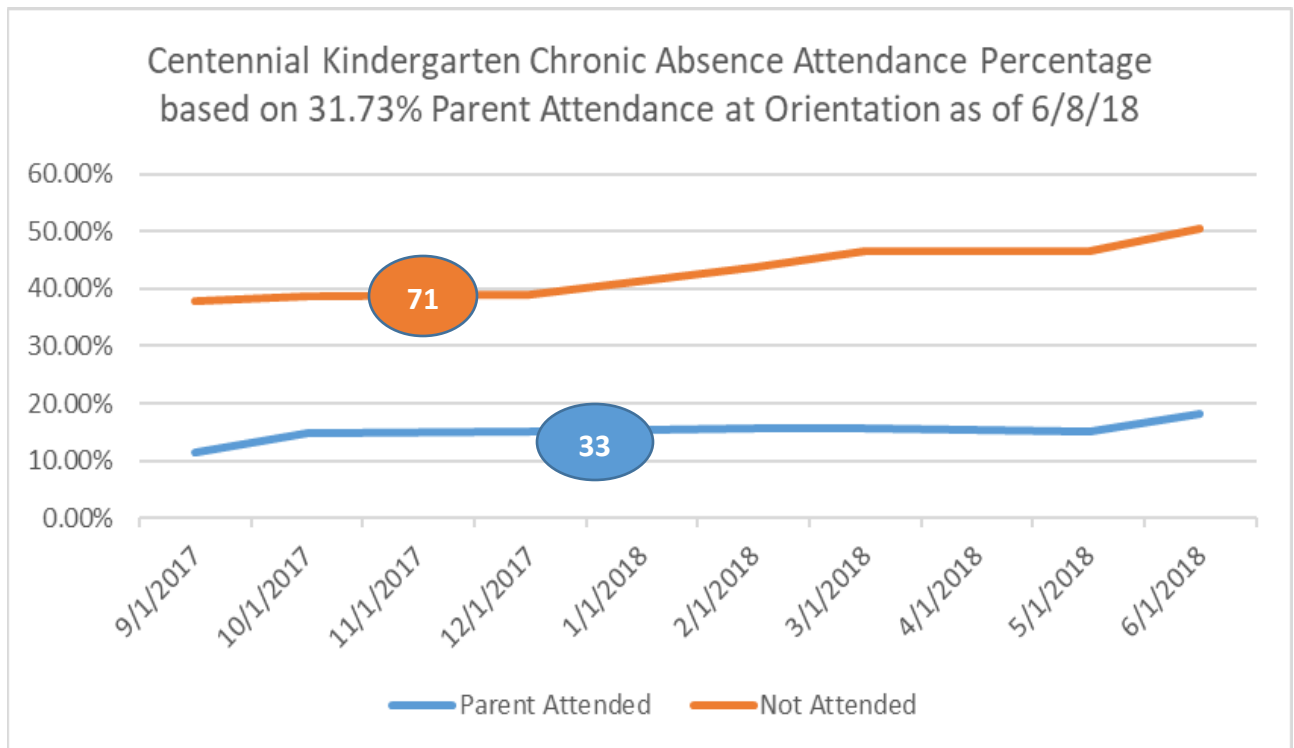

ATTENDANCE WORKGROUP PARENT ORIENTATION RESULTS SY 17-18

ATTENDANCE WORKGROUP PARENT ORIENTATION RESULTS SY 17-18

ATTENDANCE WORKGROUP PARENT ORIENTATION RESULTS SY 17-18

ATTENDANCE WORKGROUP PARENT ORIENTATION RESULTS SY 17-18