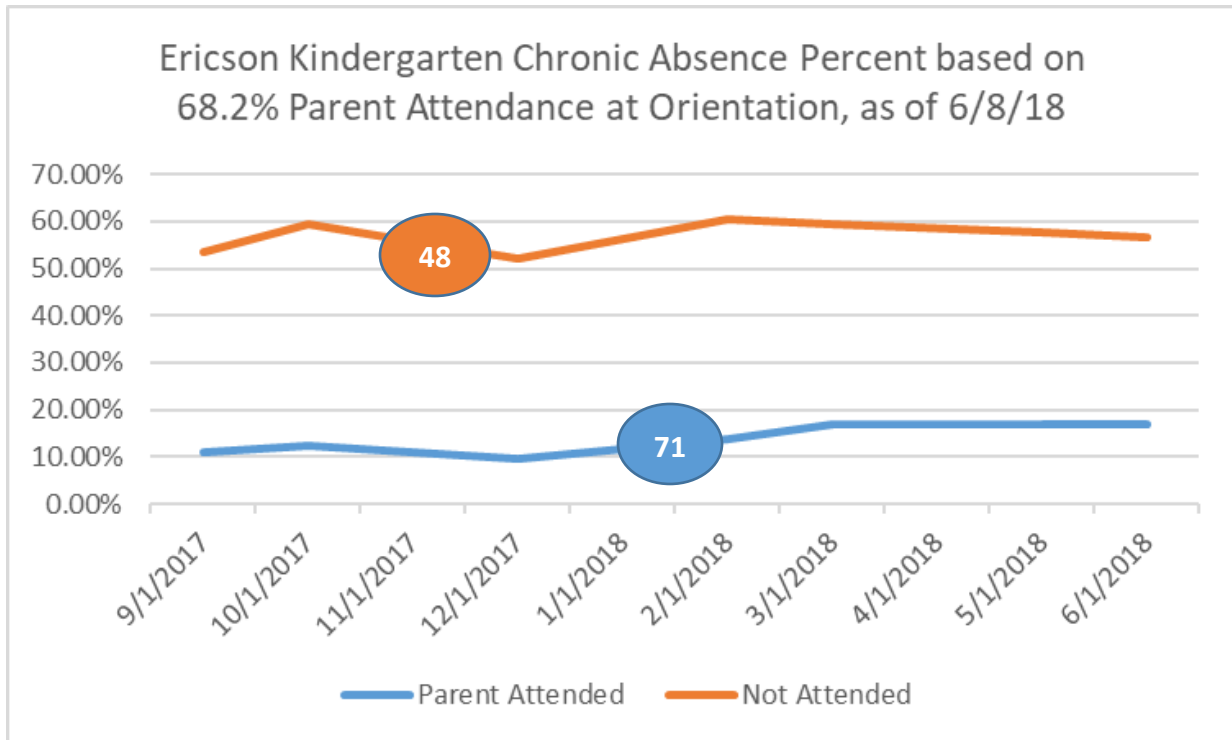

ATTENDANCE WORKGROUP PARENT ORIENTATION RESULTS SY 17-18

ATTENDANCE WORKGROUP PARENT ORIENTATION RESULTS SY 17-18

ATTENDANCE WORKGROUP PARENT ORIENTATION RESULTS SY 17-18

ATTENDANCE WORKGROUP PARENT ORIENTATION RESULTS SY 17-18