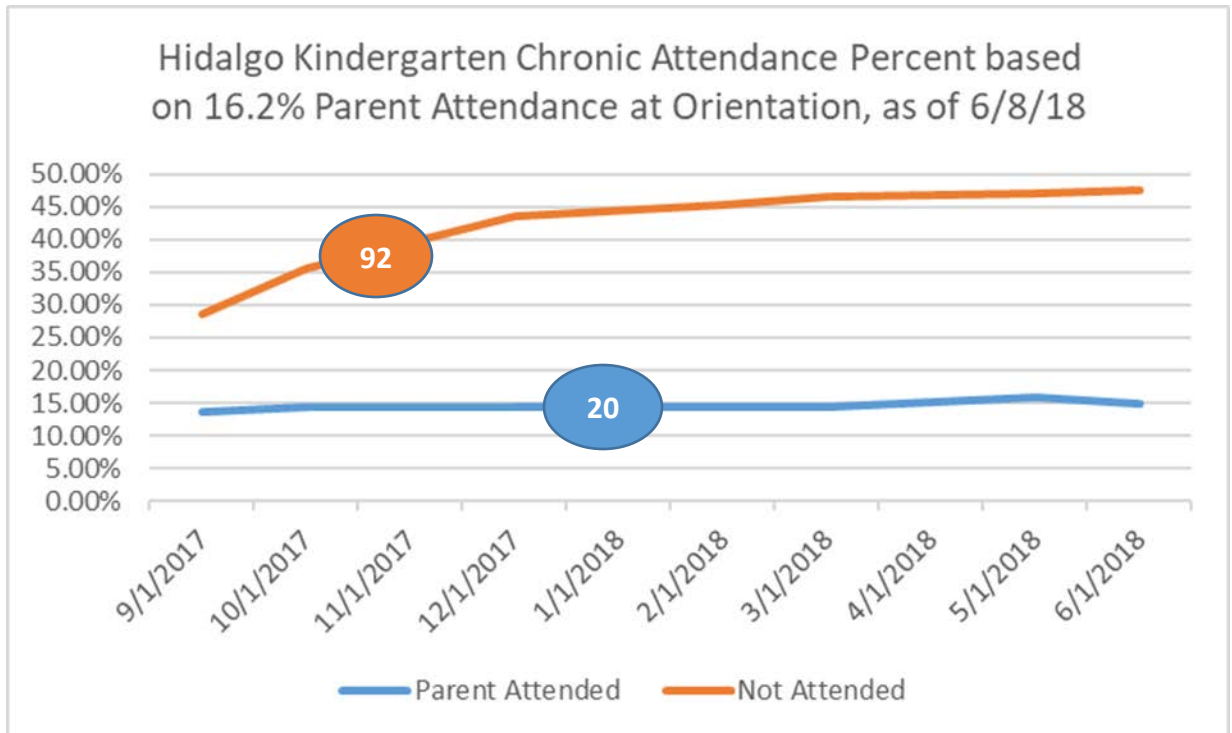

ATTENDANCE WORKGROUP PARENT ORIENTATION RESULTS SY 17-18

ATTENDANCE WORKGROUP PARENT ORIENTATION RESULTS SY 17-18

ATTENDANCE WORKGROUP PARENT ORIENTATION RESULTS SY 17-18

ATTENDANCE WORKGROUP PARENT ORIENTATION RESULTS SY 17-18