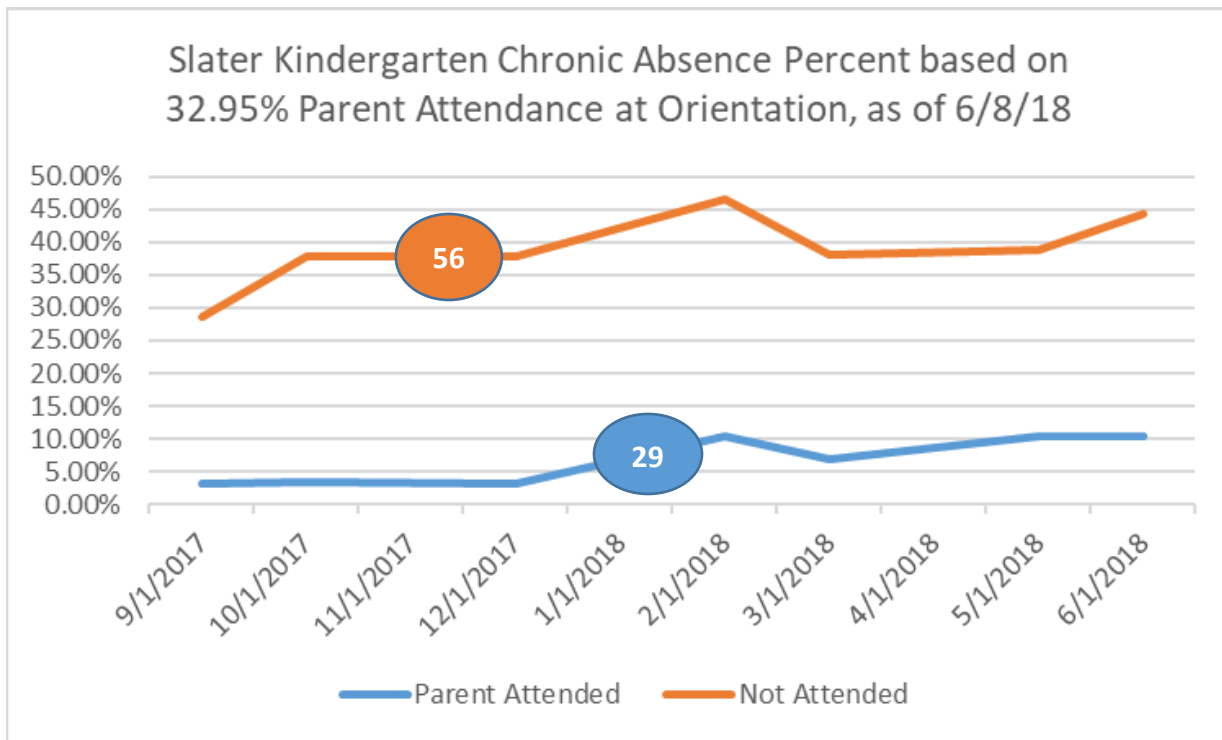

ATTENDANCE WORKGROUP PARENT ORIENTATION RESULTS SY 17-18

ATTENDANCE WORKGROUP PARENT ORIENTATION RESULTS SY 17-18

ATTENDANCE WORKGROUP PARENT ORIENTATION RESULTS SY 17-18

ATTENDANCE WORKGROUP PARENT ORIENTATION RESULTS SY 17-18